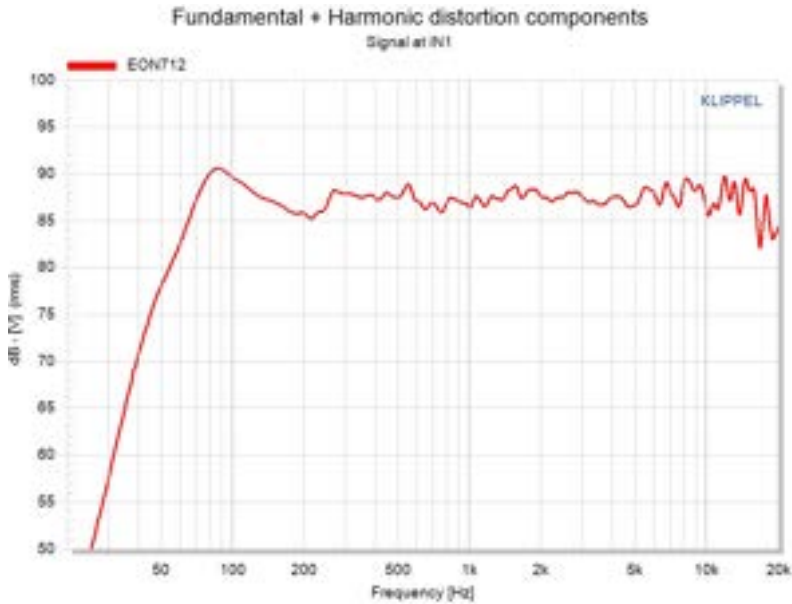

EON712

12-inch Powered PA Speaker with Bluetooth

SPEC SHEET

FREQUENCY RESPONSE ■