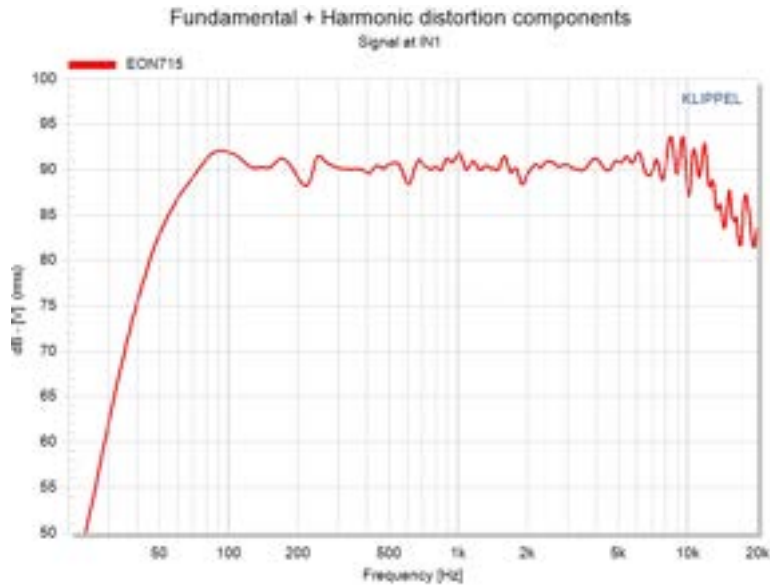

EON715

15-inch Powered PA Speaker with Bluetooth

SPEC SHEET

FREQUENCY RESPONSE ■