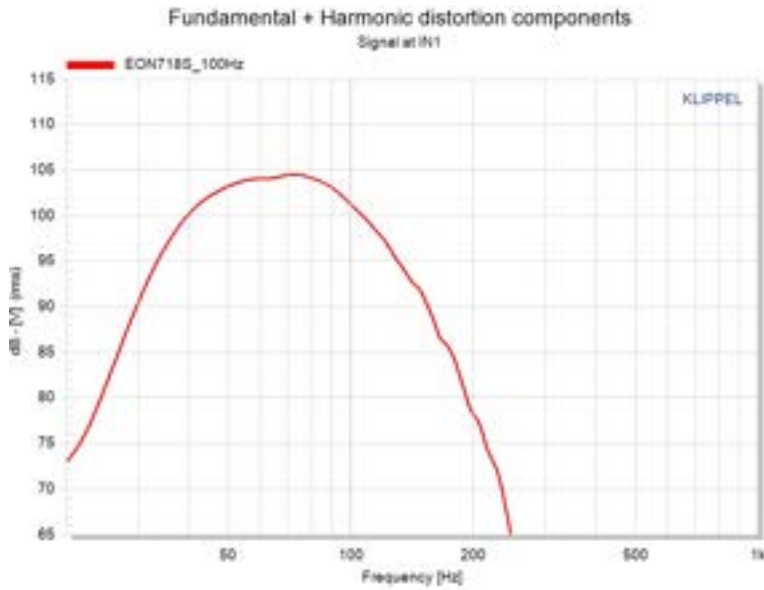

EON718S

Powered 18-inch PA Subwoofer

SPEC SHEET

FREQUENCY RESPONSE ■